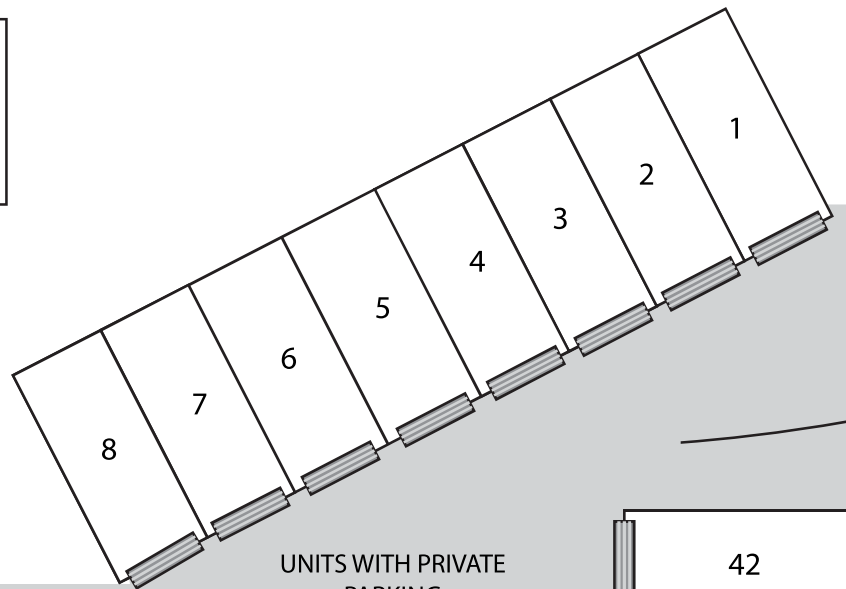

# TRAPPERS CROSSING

## 5350 BIG WHITE ROAD

\*BUILDING QUIET TIMES - 11PM TO 7AM

UNITS WITH PRIVATE  
PARKING  
Max Height 7ft 9in

GARAGE WALK-IN  
DOORS

GARAGE  
ENTRANCE  
Max Height 7ft 9in

BIG WHITE  
ROAD

KETTLE VIEW ROAD

SKI TO / FROM  
CROSS BIG WHITE ROAD  
TO HUMMINGBIRD RUN  
(GREEN)