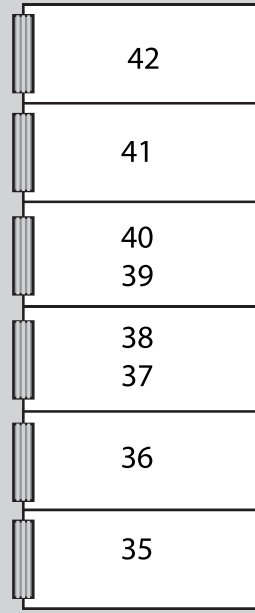

## 5350 BIG WHITE ROAD

\*BUILDING QUIET TIMES - 11PM TO 7AM

UNITS WITH PRIVATE  
PARKING  
Max Height 7ft 9in

GARAGE WALK-IN  
DOORS

GARAGE  
ENTRANCE  
Max Height 7ft 9in

BIG WHITE  
ROAD

KETTLE VIEW ROAD

SKI TO / FROM  
CROSS BIG WHITE ROAD  
TO HUMMINGBIRD RUN  
(GREEN)